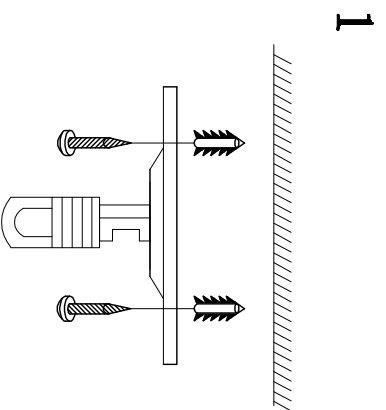

MODEL: 4706/C

Safety precautions:

1. The power do not exceed the prescribed range (rated voltage AC220-240V 50Hz).
2. Please cut off the power supply while replacing the light source and other maintenance operation.
3. The plate fixed on the ceiling must be able to withstand the weight more than 3 times of the object.
4. After installation is complete, check the glass tight or not? If it is damaged, it should be replaced immediately.