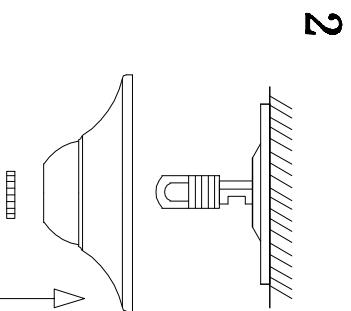

MODEL: 4706/C

Safety precautions:

1. The power do not exceed the prescribed range (rated voltage AC220-240V 50Hz).
2. Please cut off the power supply while replacing the light source and other maintenance operation.
3. The plate fixed on the ceiling must be able to withstand the weight more than 3 times of the object.
4. After installation is complete, check the glass tight or not? If it is damaged, it should be replaced immediately.