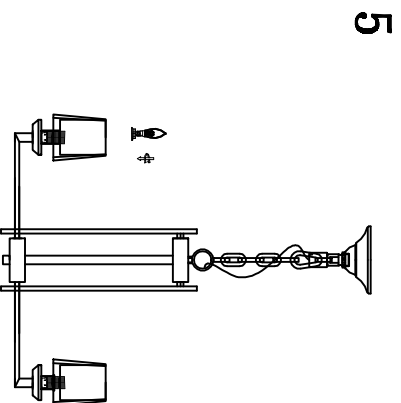

MODEL: 4706/C

Safety precautions:

1. The power do not exceed the prescribed range (rated voltage AC220-240V 50Hz).
2. Please cut off the power supply while replacing the light source and other maintenance operation.
3. The plate fixed on the ceiling must be able to withstand the weight more than 3 times of the object.
4. After installation is complete, check the glass tight or not? If it is damaged, it should be replaced immediately.