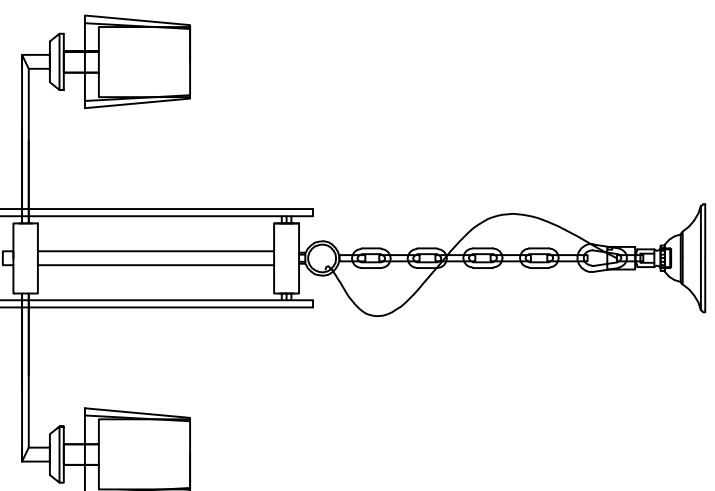

MODEL: 4706/C

Safety precautions:

1. The power do not exceed the prescribed range (rated voltage AC220-240V 50Hz).
2. Please cut off the power supply while replacing the light source and other maintenance operation.
3. The plate fixed on the ceiling must be able to withstand the weight more than 3 times of the object.
4. After installation is complete, check the glass tight or not? If it is damaged, it should be replaced immediately.