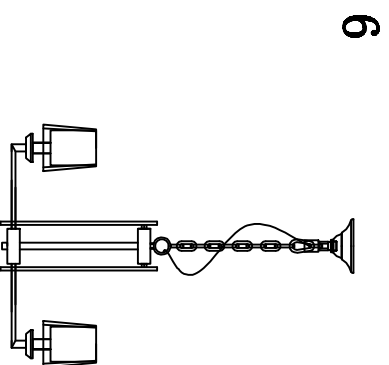

MODEL: 4706/C

Safety precautions:

1. The power do not exceed the prescribed range (rated voltage AC220-240V 50Hz).
2. Please cut off the power supply while replacing the light source and other maintenance operation.
3. The plate fixed on the ceiling must be able to withstand the weight more than 3 times of the object.
4. After installation is complete, check the glass tight or not? If it is damaged, it should be replaced immediately.