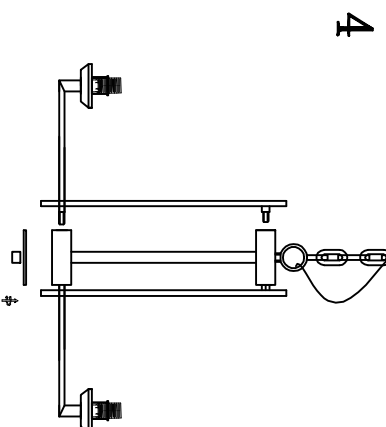

MODEL: 4706/C

Safety precautions:

1. The power do not exceed the prescribed range (rated voltage AC220-240V 50Hz).
2. Please cut off the power supply while replacing the light source and other maintenance operation.
3. The plate fixed on the ceiling must be able to withstand the weight more than 3 times of the object.
4. After installation is complete, check the glass tight or not? If it is damaged, it should be replaced immediately.