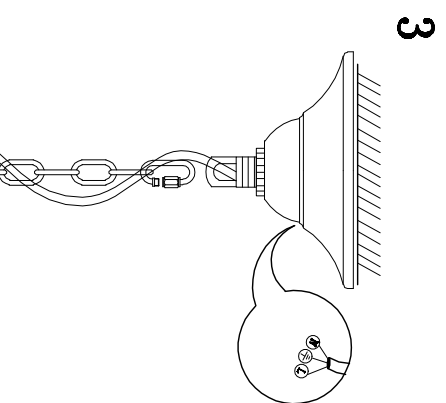

MODEL: 4706/C

Safety precautions:

1. The power do not exceed the prescribed range (rated voltage AC220-240V 50Hz).
2. Please cut off the power supply while replacing the light source and other maintenance operation.
3. The plate fixed on the ceiling must be able to withstand the weight more than 3 times of the object.
4. After installation is complete, check the glass tight or not? If it is damaged, it should be replaced immediately.