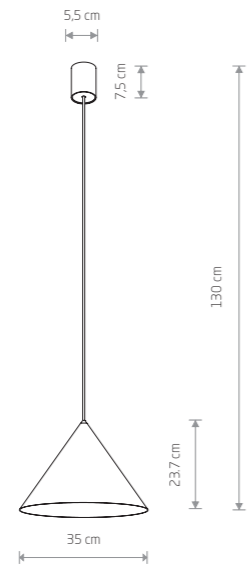

ZENITH L 8005

ZENITH M 8003

ZENITH S 7997

**ZENITH L**  
painted steel, solid brass

- 8005
- 8006
- 8007

1xGU10, max 35W

**ZENITH M**  
painted steel, solid brass

- 8001
- 8002
- 8003

1xGU10, max 35W

**ZENITH S**  
painted steel, solid brass

- 7996
- 7997
- 7998

1xGU10, max 35W

- BLACK P013 RAL 9005
- WHITE P004 RAL 9003
- GREEN P024
- BRASS

ZENITH M 8001