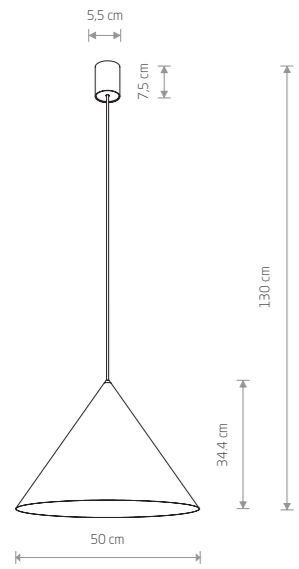

ZENITH L 8005

ZENITH M 8003

ZENITH S 7997

**ZENITH L**  
painted steel, solid brass

- 8005
- 8006
- 8007

1xGU10, max 35W

**ZENITH M**  
painted steel, solid brass

- 8001
- 8002
- 8003

1xGU10, max 35W

**ZENITH S**  
painted steel, solid brass

- 7996
- 7997
- 7998

1xGU10, max 35W

- BLACK P013 RAL 9005
- WHITE P004 RAL 9003
- GREEN P024
- BRASS

ZENITH M 8001