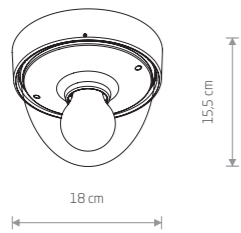

NOOK 7972

NOOK 7970

NOOK 7978

NOOK 7976

NOOK 7965

**NOOK**  
plastic ABS, plastic PC

- 7972 7970 7965
- 7976 7978
- 1xE27, max 10W only LED
- IP44

**NOOK SENSOR**  
plastic ABS, plastic PC