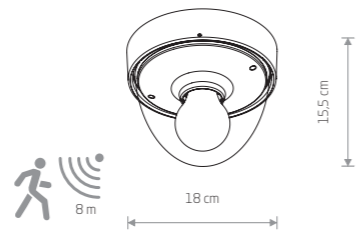

NOOK 7972

NOOK 7970

NOOK 7978

NOOK 7976

NOOK 7965

**NOOK**  
plastic ABS, plastic PC

- 7972 7970 7965
- 7976 7978
- 1xE27, max 10W only LED
- IP44

**NOOK SENSOR**  
plastic ABS, plastic PC